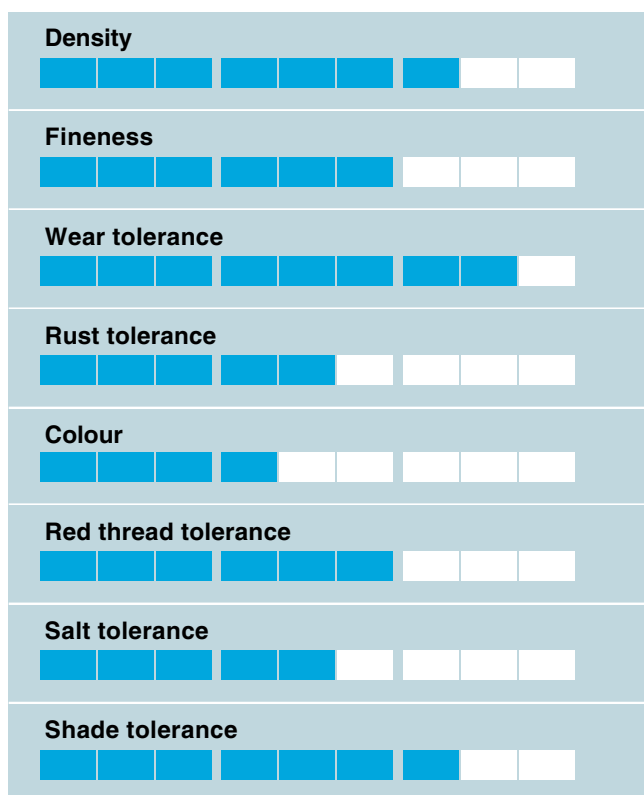

GREENGLIDE

Lolium perenne

Perennial ryegrass

An elegant sports type!

- Top quality
- A universal and sports type
- Fine-leaved
- Dense growth

Ratings

Fine-leaved and good wear tolerance

Due to the use and mixture partners the demand to the leaf size may be different. GREENGLIDE has a fine leaf texture and according to German test authorities a very nice vegetation aspect.

Also the winter aspect is nice, one or two grades better than a lot of the top listed varieties.

The good visual merit has also been seen in the UK Bingley trials for lawns and summer sports.

The very good rating for amenity turf and wear tolerance of the RSM rating speaks for itself and shows the quality of this variety.

The disease resistance is equal to all top listed varieties and the top level wear tolerance makes GREENGLIDE the choice for sports mixtures.

RSM Scores

Source: FLL Germany (Scores 1-9, 9 = best)

	Ornamental	Lawn	Wear	Landscape
Greenglide	6	8	9	6

UK grades

Source: STRI UK Scores, 1-9, 9 = best

	Shoot density	Visual merit	Cleanness of cut
Greenglide	6,7	6,6	6,6